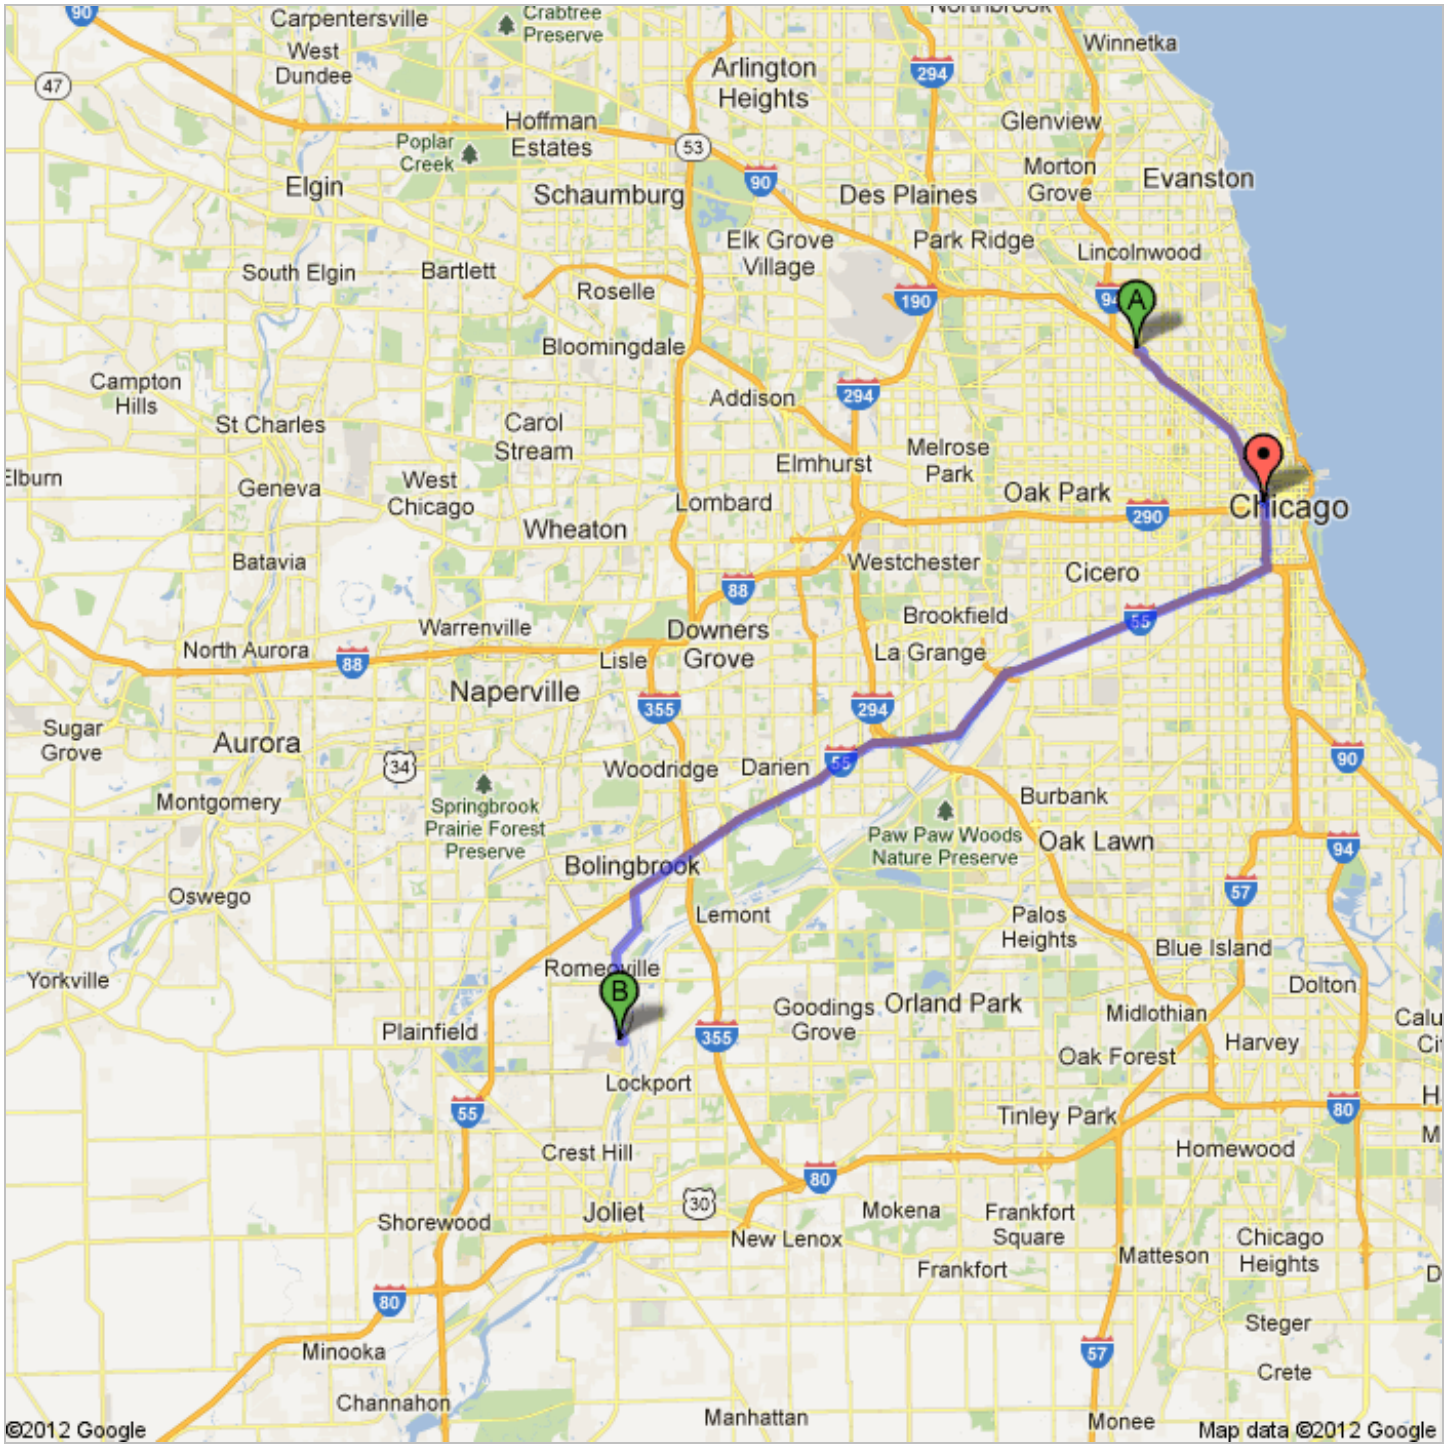

### Directions to 101 Airport Rd, Romeoville, IL 60446

40.4 mi – about 51 mins

From KMCC to St. Charles Pastoral Center

**A** 4115 N Kedvale Ave, Chicago, IL 60641

1. Head **south** on **N Kedvale Ave** toward **W Belle Plaine Ave** go 233 ft  
total 233 ft

 2. Take the 1st left onto **W Belle Plaine Ave** go 0.2 mi  
About 45 secs total 0.2 mi

 3. Turn right onto **N Pulaski Rd** go 0.3 mi  
About 2 mins total 0.5 mi

 4. Turn left onto the **I-90 E/I-94 E** ramp go 0.2 mi  
About 53 secs total 0.7 mi

 5. Merge onto **I-90 E/Interstate 94 E** go 8.2 mi  
About 11 mins total 8.9 mi

 6. Take exit **53** to merge onto **I-55 S** toward **St Louis** go 25.6 mi  
About 25 mins total 34.5 mi

 7. Take exit **267** toward **Bolingbrook** go 0.3 mi  
total 34.8 mi

 8. Turn left onto **S Bolingbrook Dr** go 1.3 mi  
About 4 mins total 36.1 mi

 9. Turn right onto **IL-53 S/N Independence Blvd** go 4.2 mi  
About 8 mins total 40.3 mi

 10. Turn right onto **Airport Rd** go 0.1 mi  
Destination will be on the left total 40.4 mi